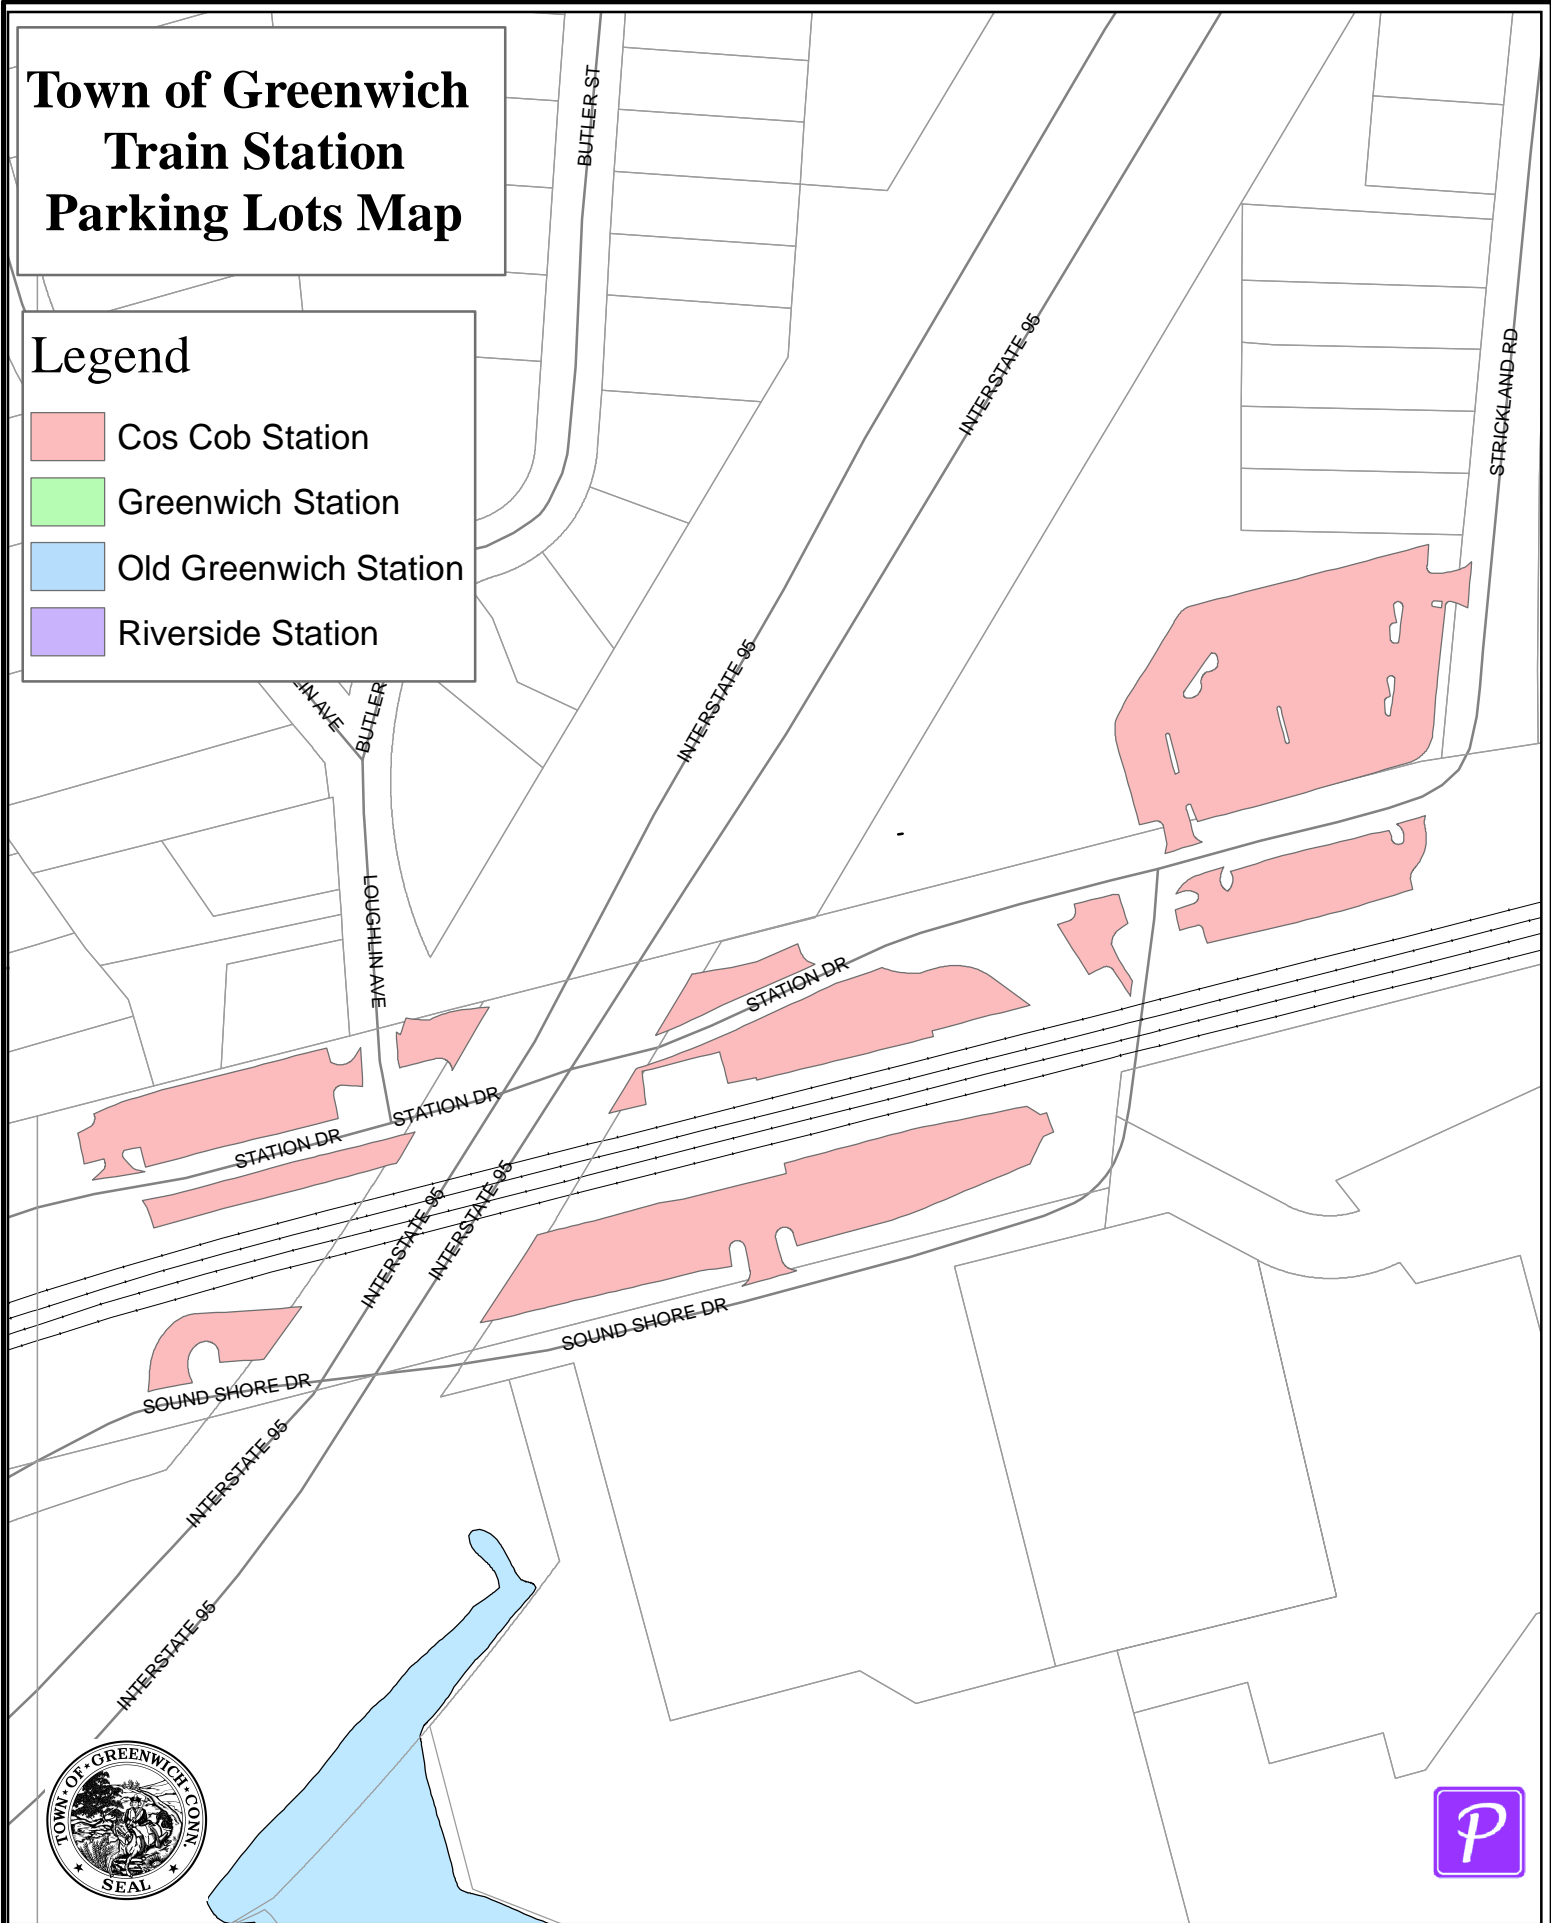

Town of Greenwich Train Station Parking Lots Map

Legend

-  Cos Cob Station
-  Greenwich Station
-  Old Greenwich Station
-  Riverside Station

This map was produced from the Town of Greenwich Geographic Information System. The Town expressly disclaims any liability that may result from the use of this map. Aerial: 4/15/03. Data: 10/1/07. Map Printed: [10/3/2008]. Copyright © 2000 by the Town of Greenwich.