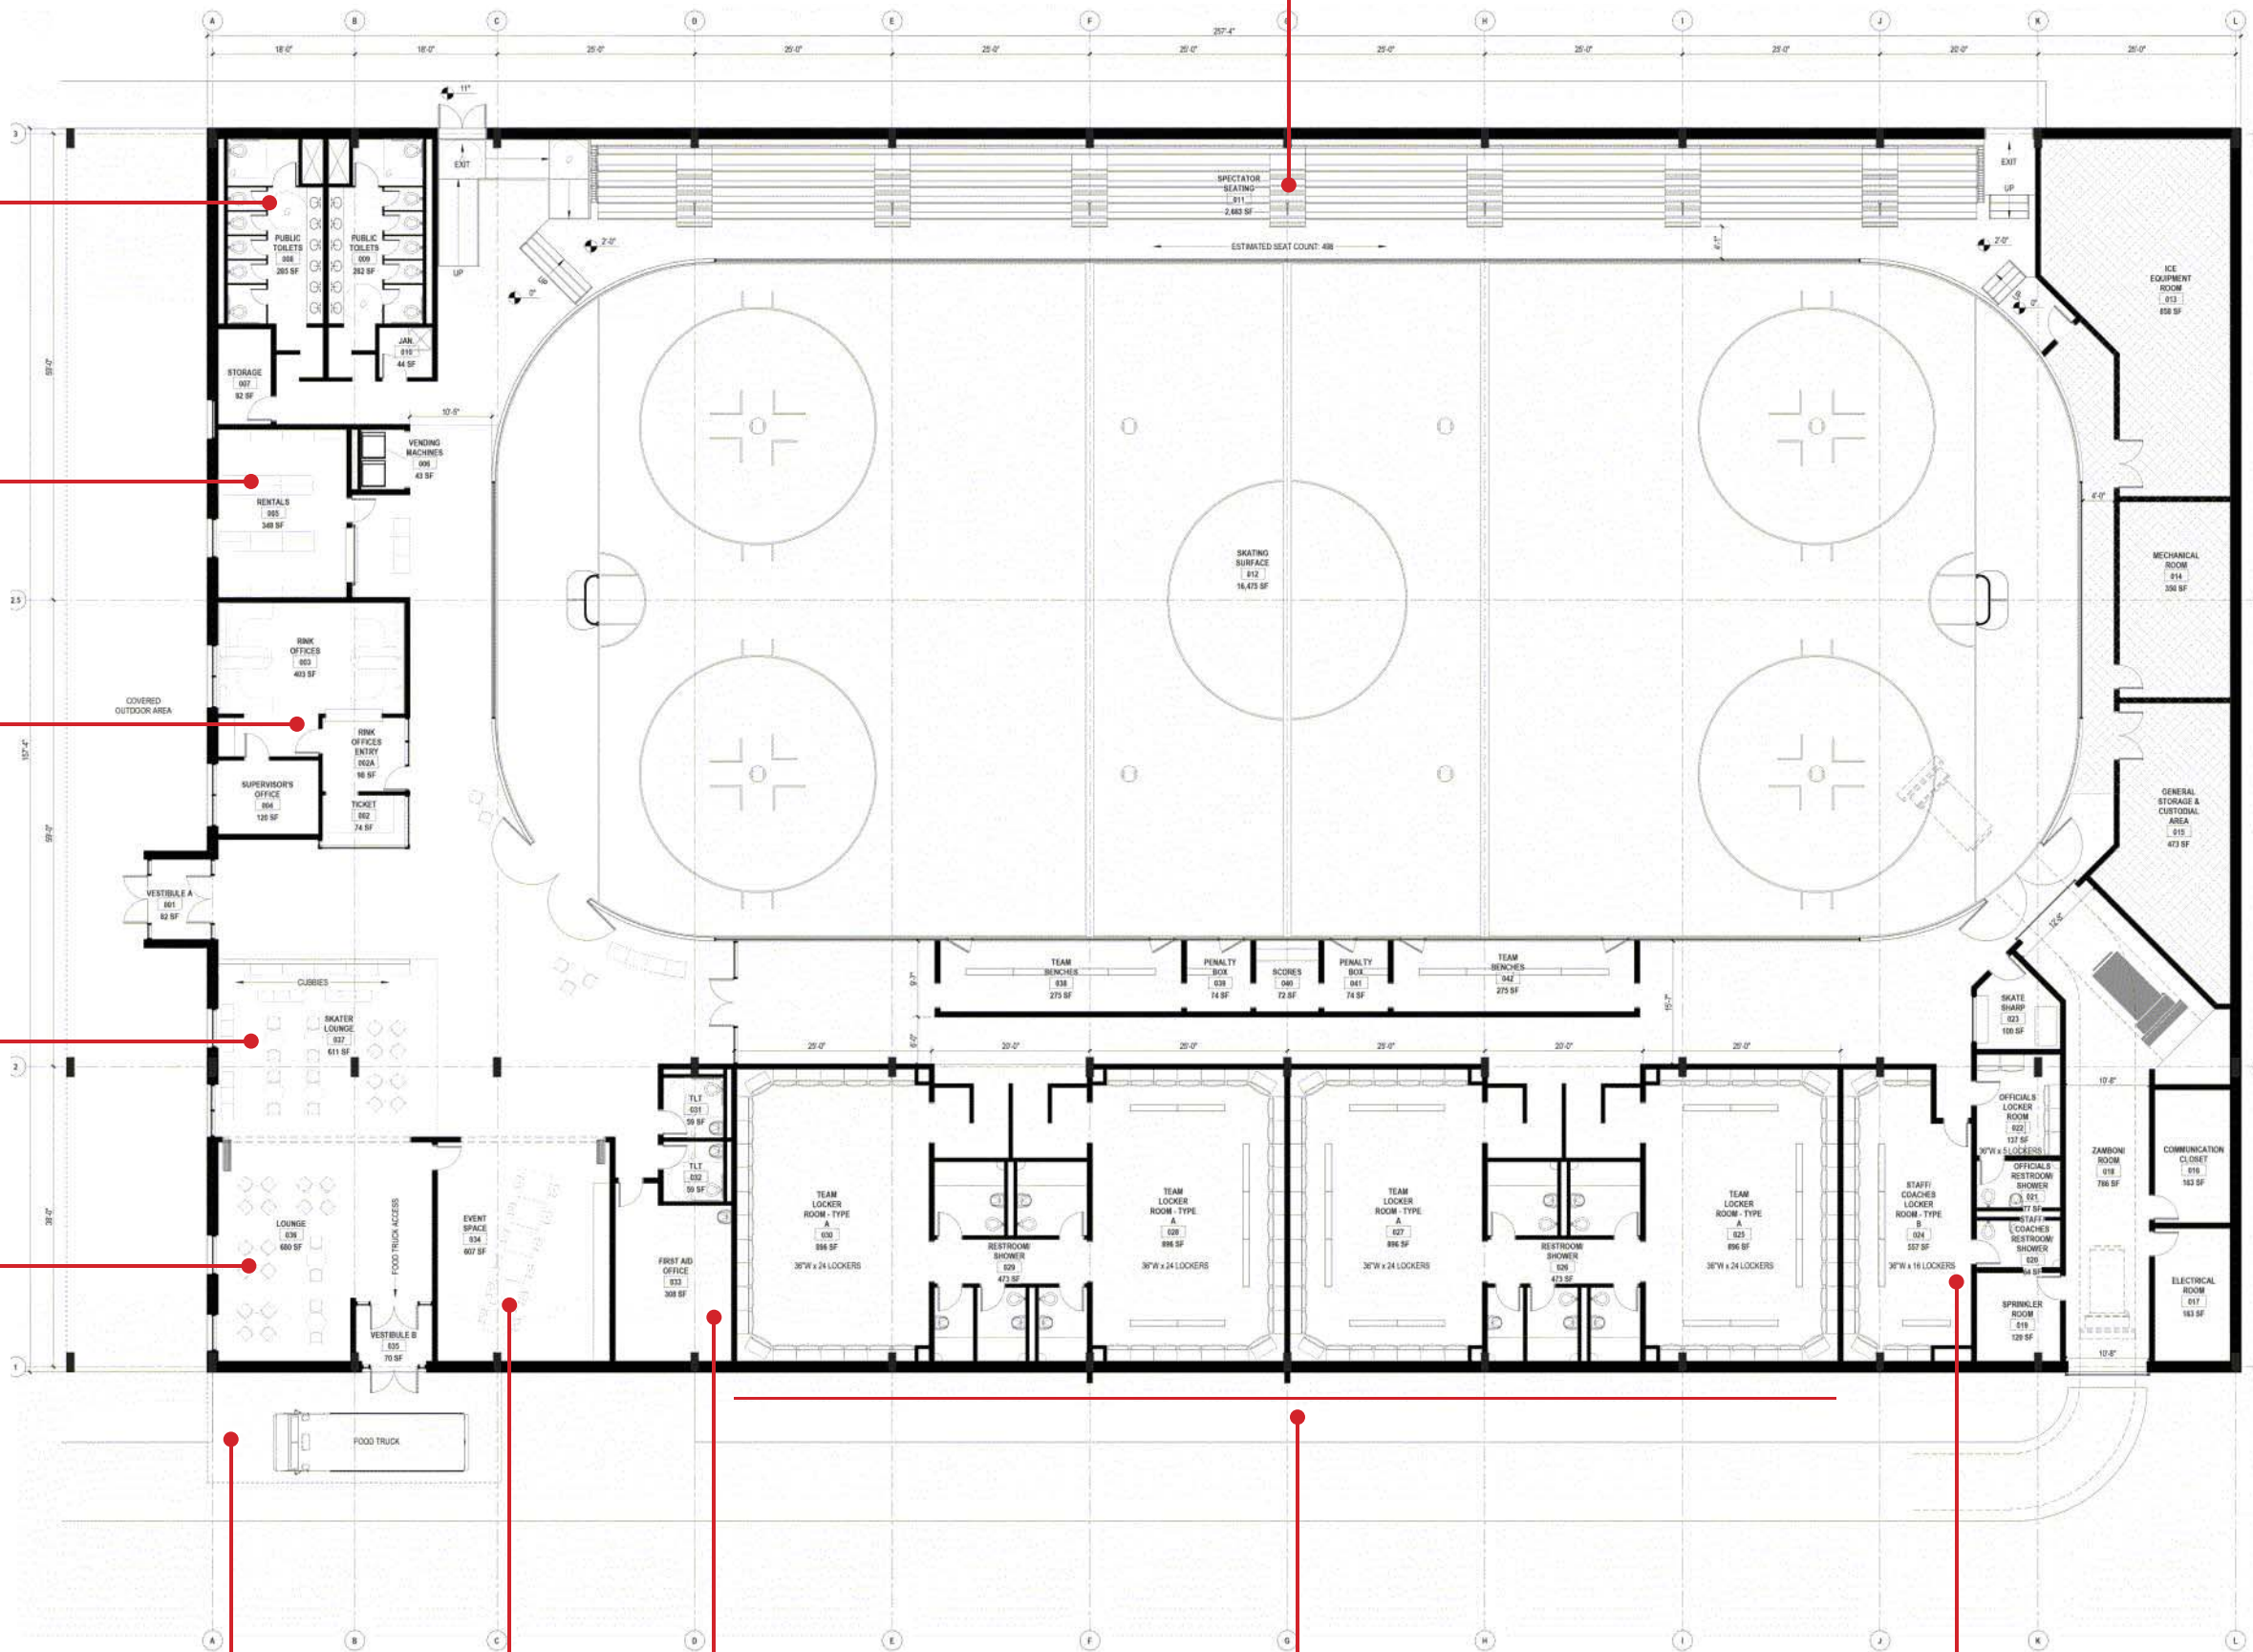

SEAT COUNT - 498

TOILETS

RENTALS

RINK OFFICE AND SUPERVISOR

SKATER LOUNGE

LOUNGE

STORAGE AND SUPPORT SPACES

FOOD TRUCK EVENT SPACE FIRST AID

LOCKER ROOMS

COACHES LOCKER ROOMS

GROUND FLOOR PLAN - N.T.S.

DOROTHY HAMILL SKATING RINK REPLACEMENT

SITE PLAN

ELEVATIONS / PLAN

RENDERINGS