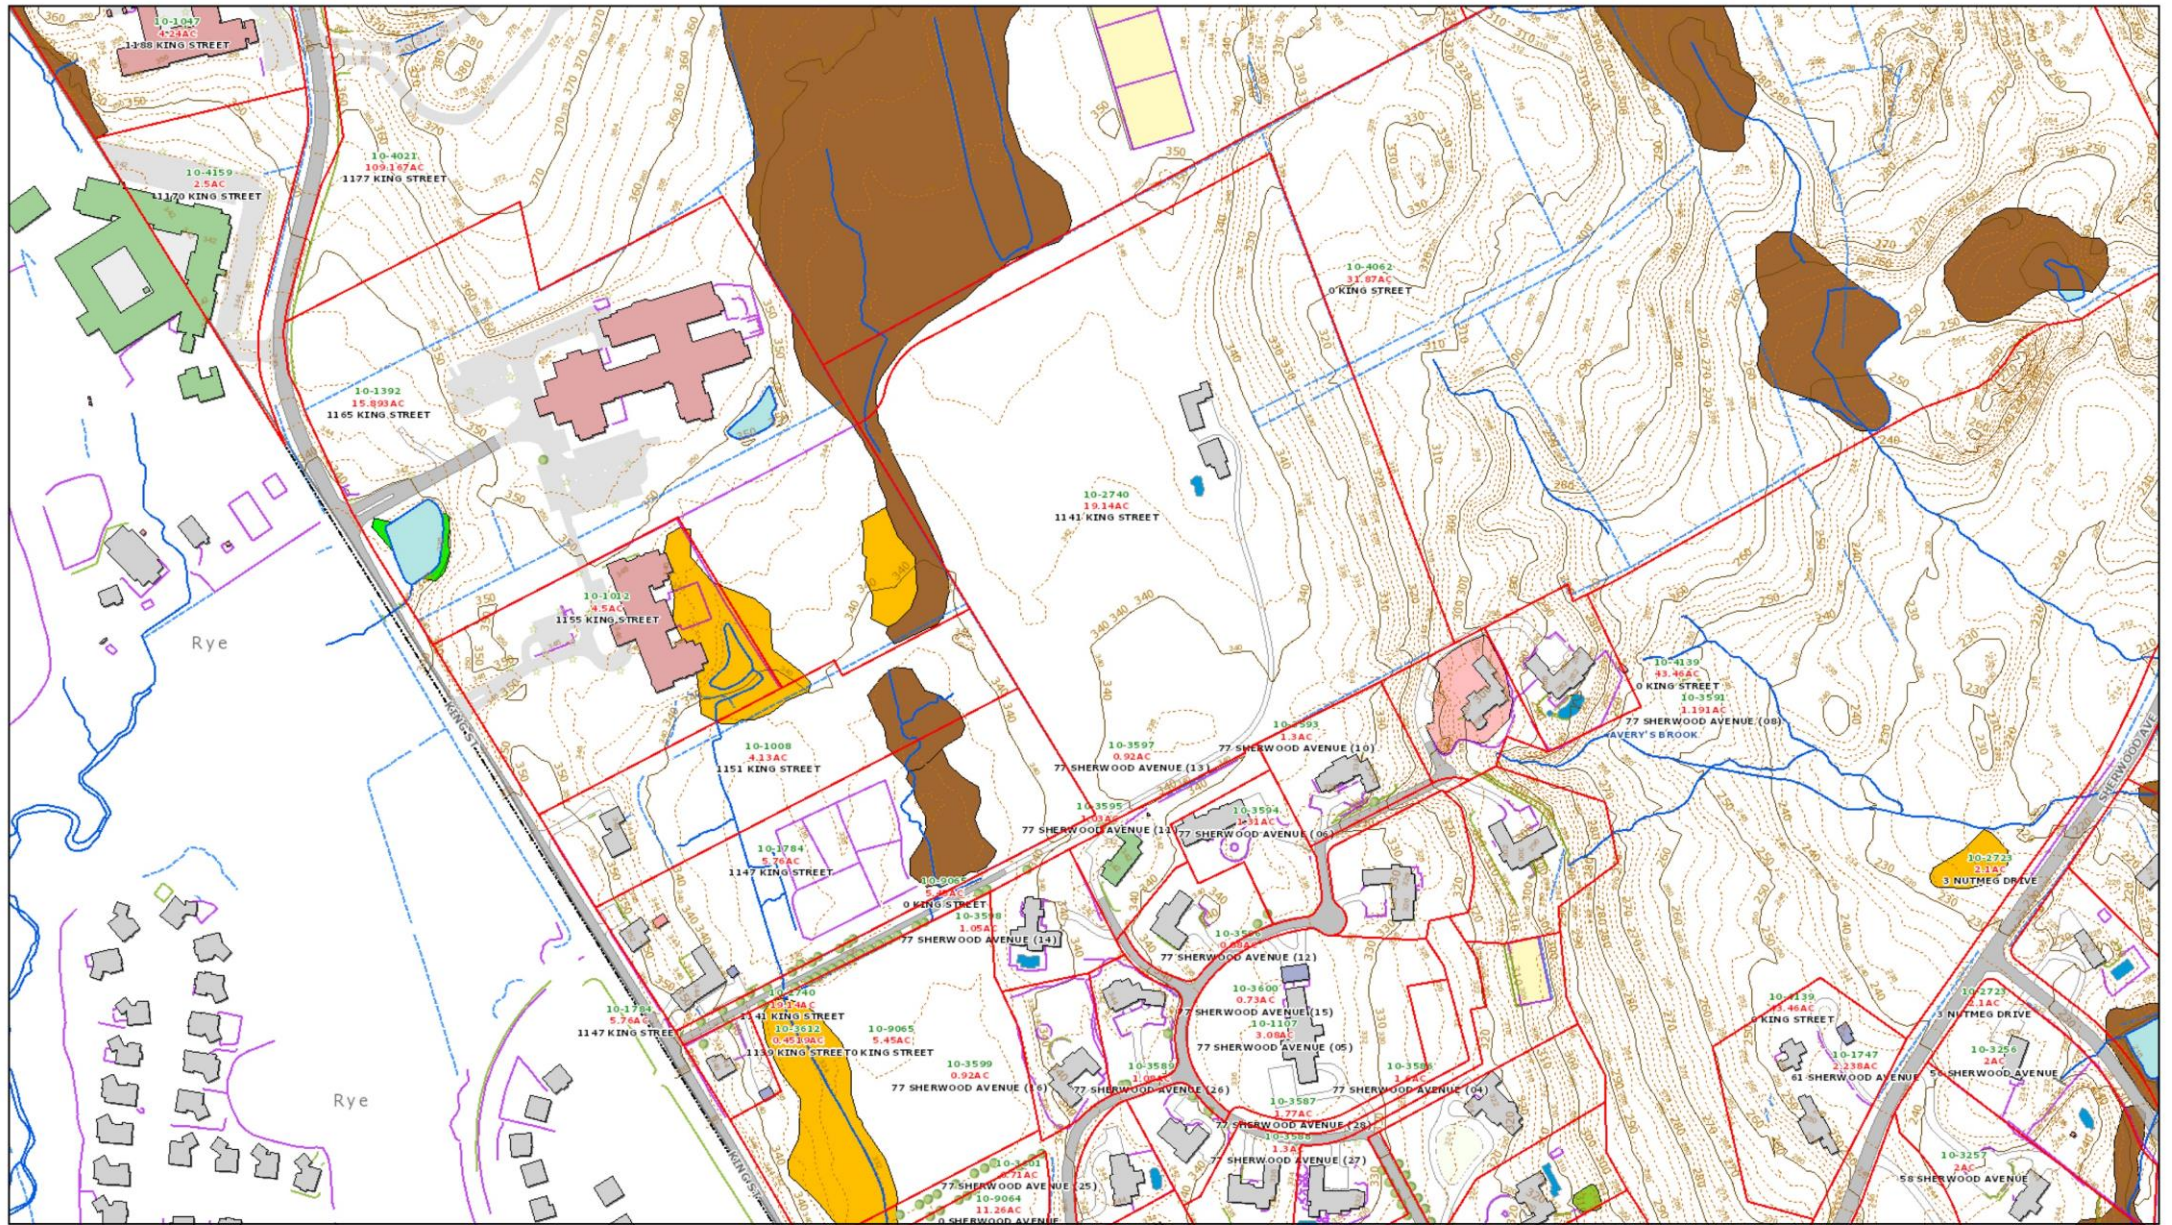

King Street Holdings LLC

Plaza 200 LLC

1141 King Street

Pre-Application Review

PLPZ 2021 00278

July 15, 2021

This map was produced from the Town of Greenwich Geographic Information System. The Town expressly disclaims any liability that may result from the use of this map. Aerial: 4/2016. Topo: 4/2016. Property Data: 10/1/19. Map Printed Date: 6/11/2021 1:46:10 Copyright © 2000 by the Town of Greenwich.

6/11/2021 1:46:10
 Scale: 1"=249'
 Scale is approximate

Project Title:
King Street Cluster Housing
 1141 King Street, Greenwich, CT 06831

SILVER / PETRUCELLI + ASSOCIATES
 Architects / Engineers / Interior Designers
 3190 Whitney Avenue, Hamden, CT 06518-2340
 One Post Hill Place, New London, CT 06320
 Tel. 203 230 9007 Fax. 203 230 8247
 silverpetrucelli.com

Drawing Title:
SITE RENDER

Date: June 29, 2021
 Drawing Number:
 Scale:
 Drawn By: **SK001**
 MEB
 Project Number:
 21.147