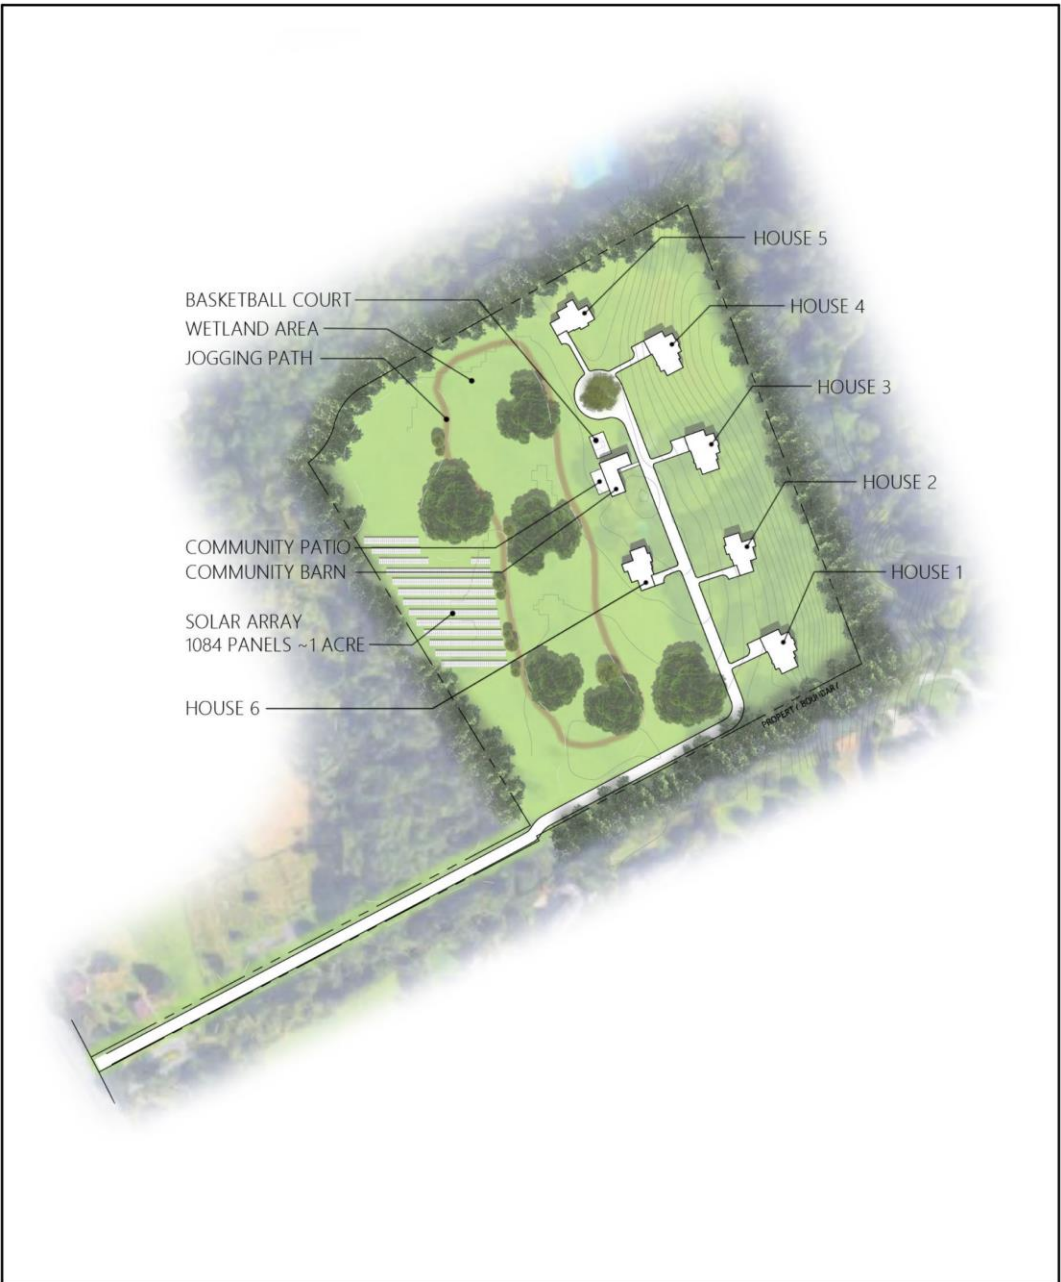

King Street Holdings LLC

Plaza 200 LLC

1141 King Street

Pre-Application Review

PLPZ 2021 00278

July 15, 2021

This map was produced from the Town of Greenwich Geographic Information System. The Town expressly disclaims any liability that may result from the use of this map. Aerial: 4/2016. Topo: 4/2016. Property Data: 10/1/19. Map Printed Date: 6/11/2021 1:46:10 Copyright © 2000 by the Town of Greenwich.

6/11/2021 1:46:10
 Scale: 1"=249'
 Scale is approximate

Project Title:
King Street Cluster Housing
 1141 King Street, Greenwich, CT 06831

SILVER / PETRUCELLI + ASSOCIATES
 Architects / Engineers / Interior Designers
 3190 Whitney Avenue, Hamden, CT 06518-2340
 One Post Hill Place, New London, CT 06320
 Tel. 203 230 9007 Fax. 203 230 8247
 silverpetrucelli.com

Drawing Title:
SITE RENDER

Date: June 29, 2021
 Drawing Number:
 Scale:
 Drawn By: **SK001**
 MEB
 Project Number:
 21.147