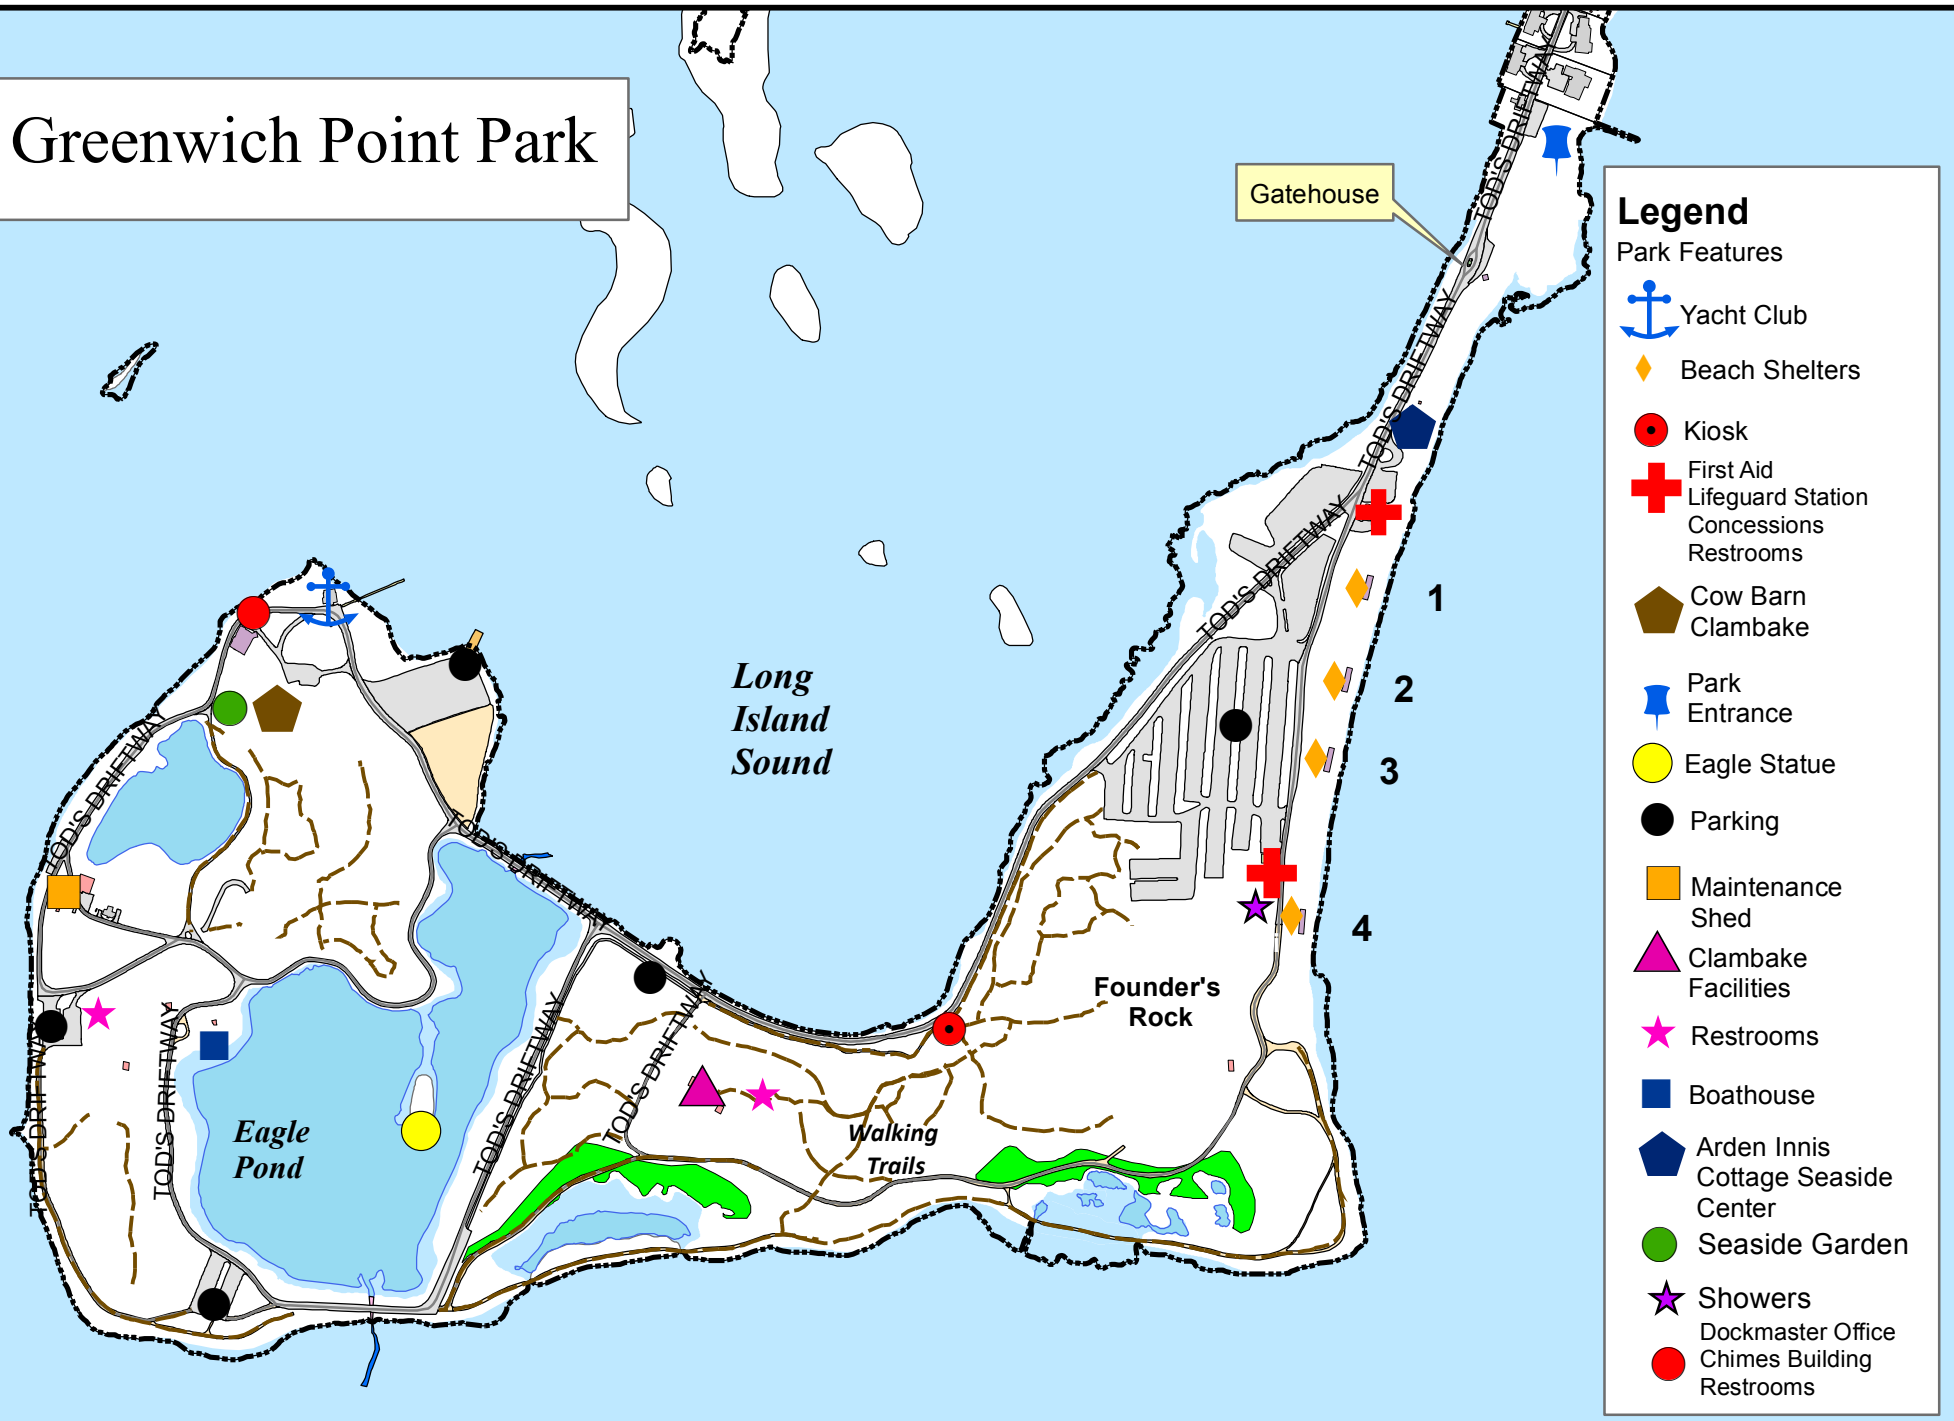

Greenwich Point Park

This map was produced from the Town of Greenwich Geographic Information System. The Town expressly disclaims any liability that may result from the use of this map. Aerial/Topo: 4/2/08. Data: 10/1/13. Map Printed: April 2014. Copyright © 2005 by the Town of Greenwich.