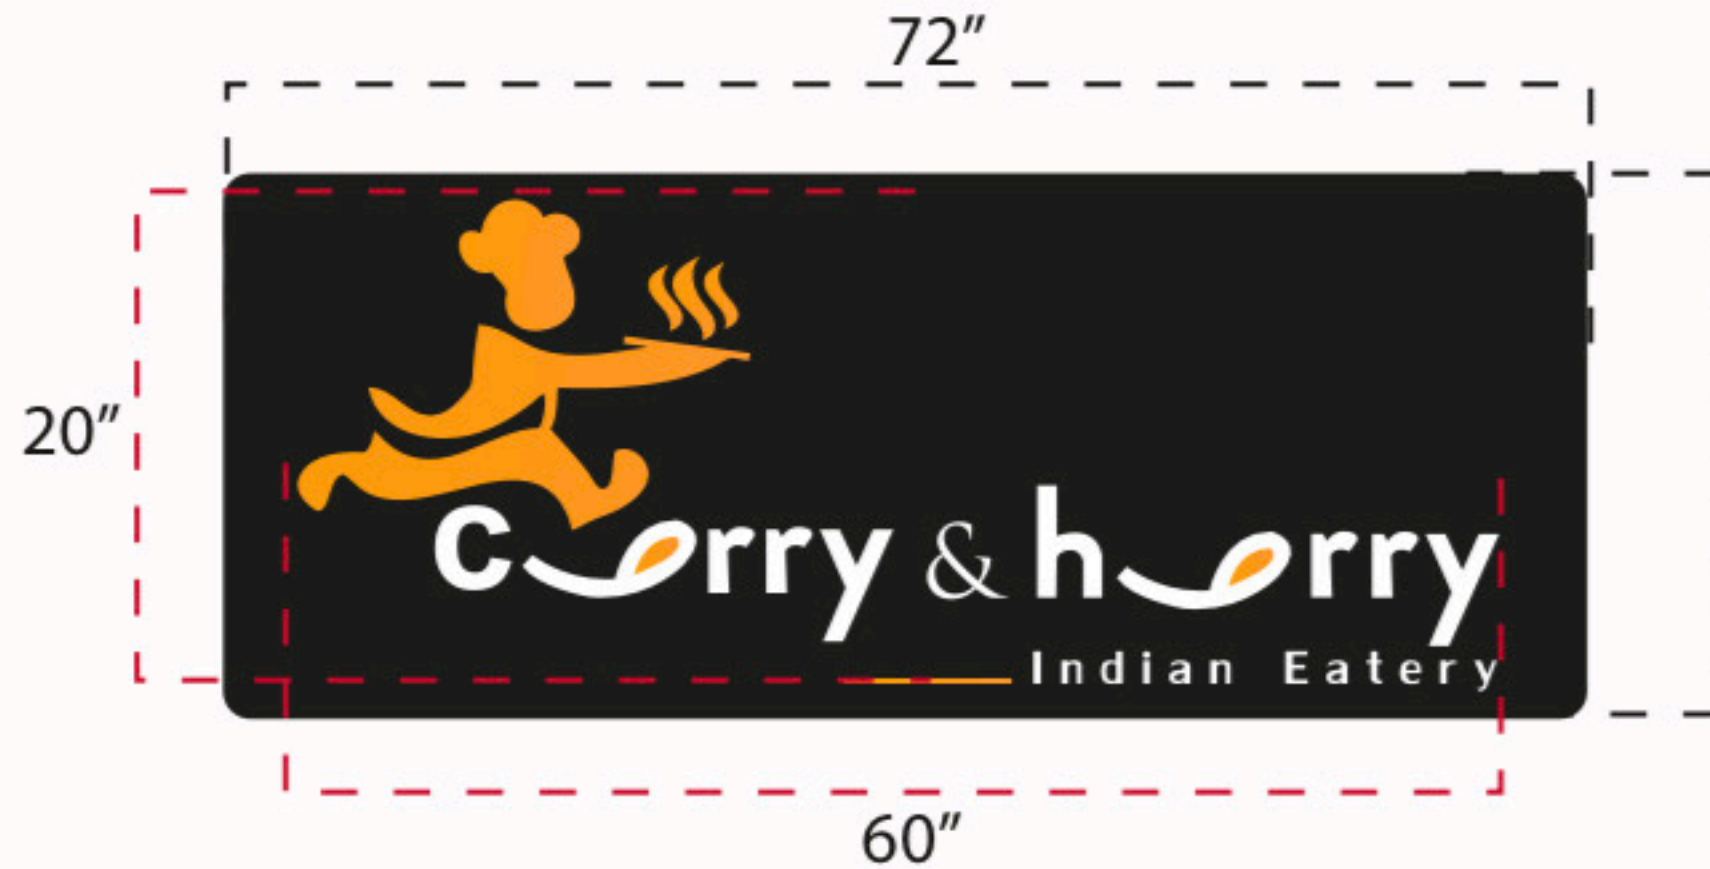

Curry N Hurry

Dimensional Sign

Front View

Side View

Logo + text is 1/4" Acrylic material ·

Backer is 1/4" Acrylic material

Logo + text mounted to backer with led

· Backer to be mounted on the wall with studs