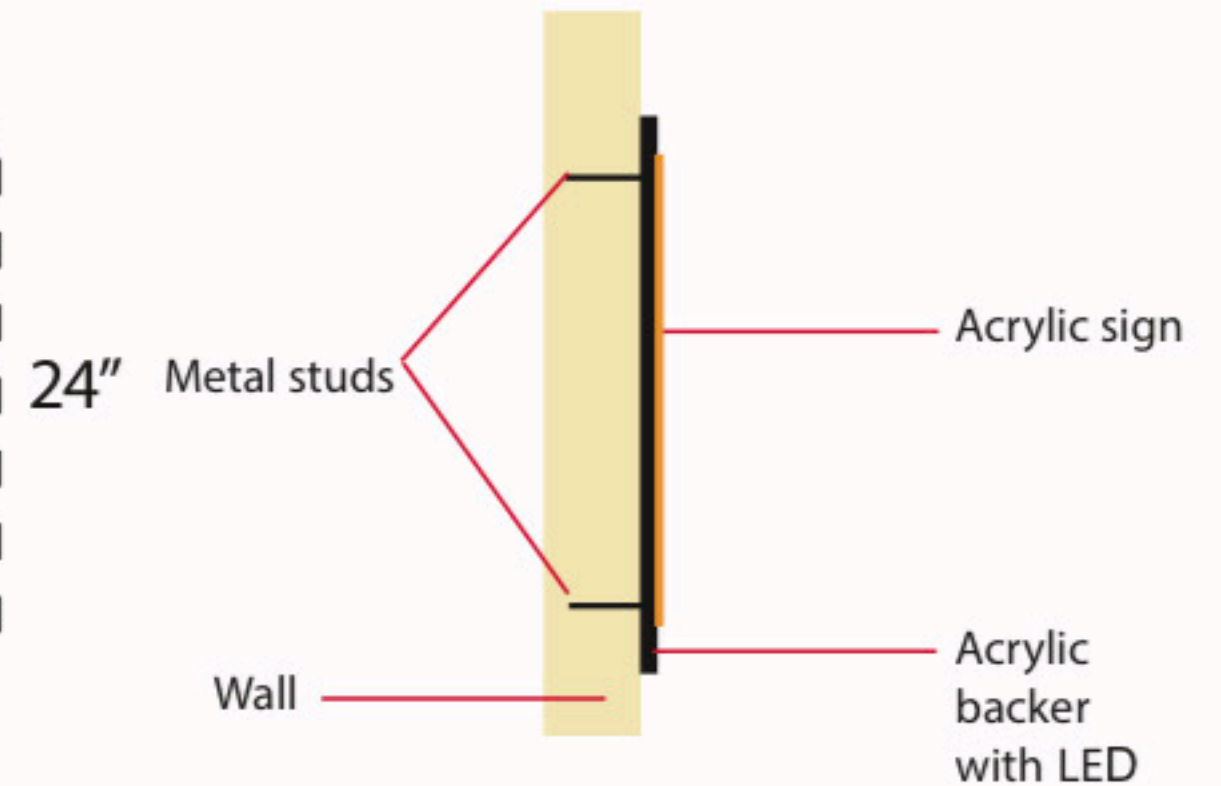

Curry N Hurry

Dimensional Sign

Front View

Side View

Logo + text is 1/4" Acrylic material ·

Backer is 1/4" Acrylic material

Logo + text mounted to backer with led

· Backer to be mounted on the wall with studs