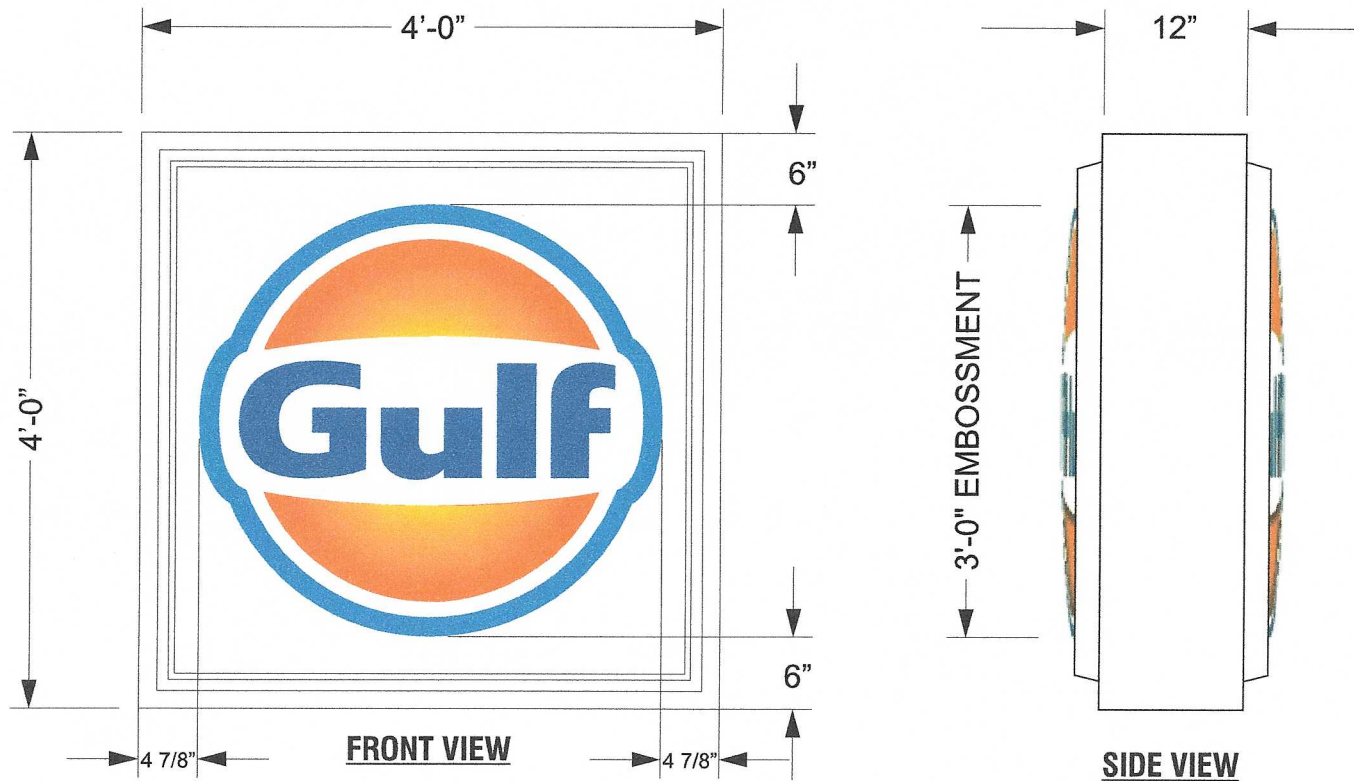

D

MID Sign - Option 1

NOTES:

- 4' x 4' New Gulf Logo cabinet
- LED Kelvins to be reduced to 5000K
- *Need match plate survey

Project Name	Facility #	Customer	Created by
GULF	91190057	GULF	A.AGAM
Revision #	Date	Scale	Page #
R11	07_07_2020	NA	8 OF 16

Permit Pack
BIG RED ROOSTER FLOW
 2 Northfield Plaza, Ste 250
 Northfield, IL 60093
 P: (847) 441-1818 F: (847) 592-9564

D MID Sign - Option 1

Project Name GULF	Facility # 91190057	Customer GULF	Created by A.AGAM	Permit Pack BIG RED ROOSTER FLOW 2 Northfield Plaza, Ste 250 Northfield, IL 60093 P. (847) 441-1818 F. (847) 592-9564
Revision # R11	Date 07_07_2020	Scale NA	Page # 9 OF 16	