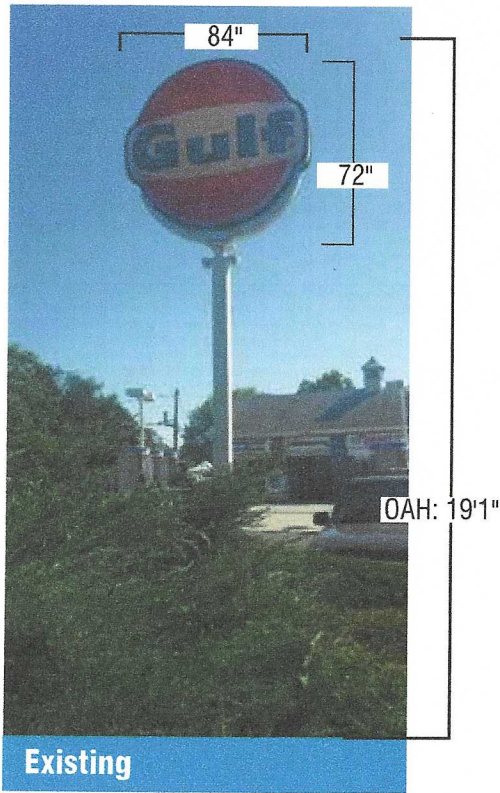

D

MID Sign - Option 1

NOTES:

- 4' x 4' New Gulf Logo cabinet
- LED Kelvins to be reduced to 5000K
- *Need match plate survey

Project Name	Facility #	Customer	Created by
GULF	91190057	GULF	A.AGAM
Revision #	Date	Scale	Page #
R11	07_07_2020	NA	8 OF 16

Permit Pack
BIG RED ROOSTER FLOW
 2 Northfield Plaza, Ste 250
 Northfield, IL 60093
 P: (847) 441-1818 F: (847) 592-9564

D MID Sign - Option 1

Project Name GULF	Facility # 91190057	Customer GULF	Created by A.AGAM	Permit Pack BIG RED ROOSTER FLOW 2 Northfield Plaza, Ste 250 Northfield, IL 60093 P. (847) 441-1818 F. (847) 592-9564
Revision # R11	Date 07_07_2020	Scale NA	Page # 9 OF 16	