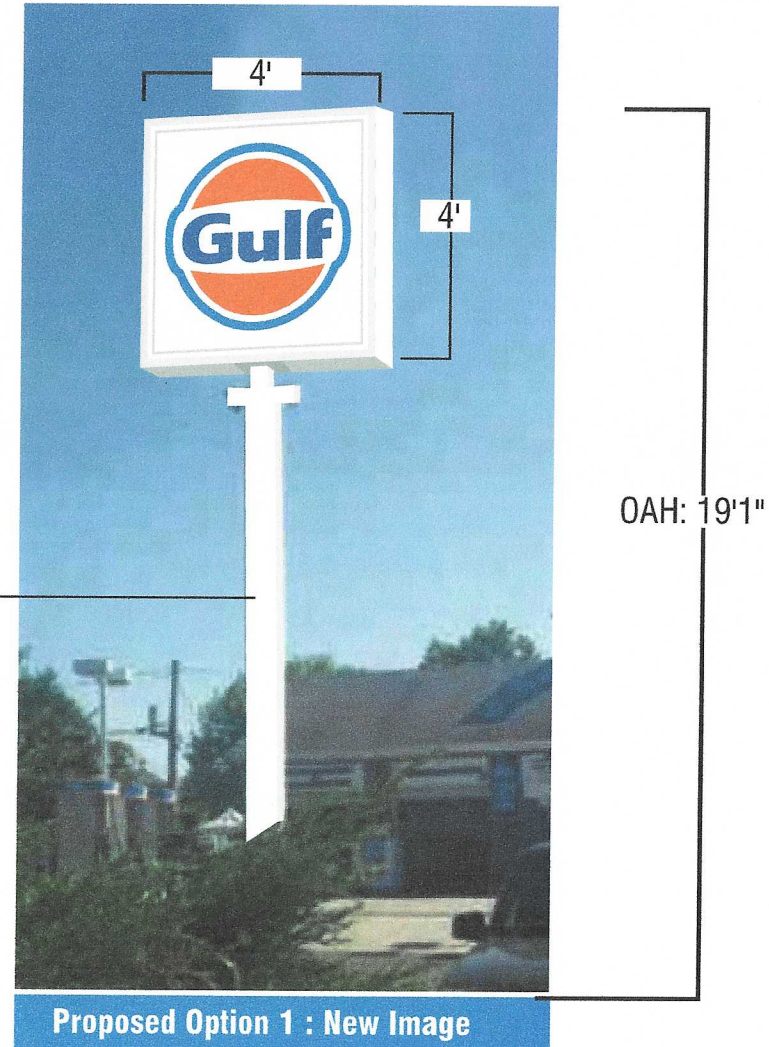

D

MID Sign - Option 1

NOTES:

- 4' x 4' New Gulf Logo cabinet
- LED Kelvins to be reduced to 5000K
- *Need match plate survey

Project Name	Facility #	Customer	Created by
GULF	91190057	GULF	A.AGAM
Revision #	Date	Scale	Page #
R11	07_07_2020	NA	8 OF 16

Permit Pack
BIG RED ROOSTER FLOW
 2 Northfield Plaza, Ste 250
 Northfield, IL 60093
 P: (847) 441-1818 F: (847) 592-9564

D MID Sign - Option 1

Project Name GULF	Facility # 91190057	Customer GULF	Created by A.AGAM	Permit Pack BIG RED ROOSTER FLOW 2 Northfield Plaza, Ste 250 Northfield, IL 60093 P. (847) 441-1818 F. (847) 592-9564
Revision # R11	Date 07_07_2020	Scale NA	Page # 9 OF 16	