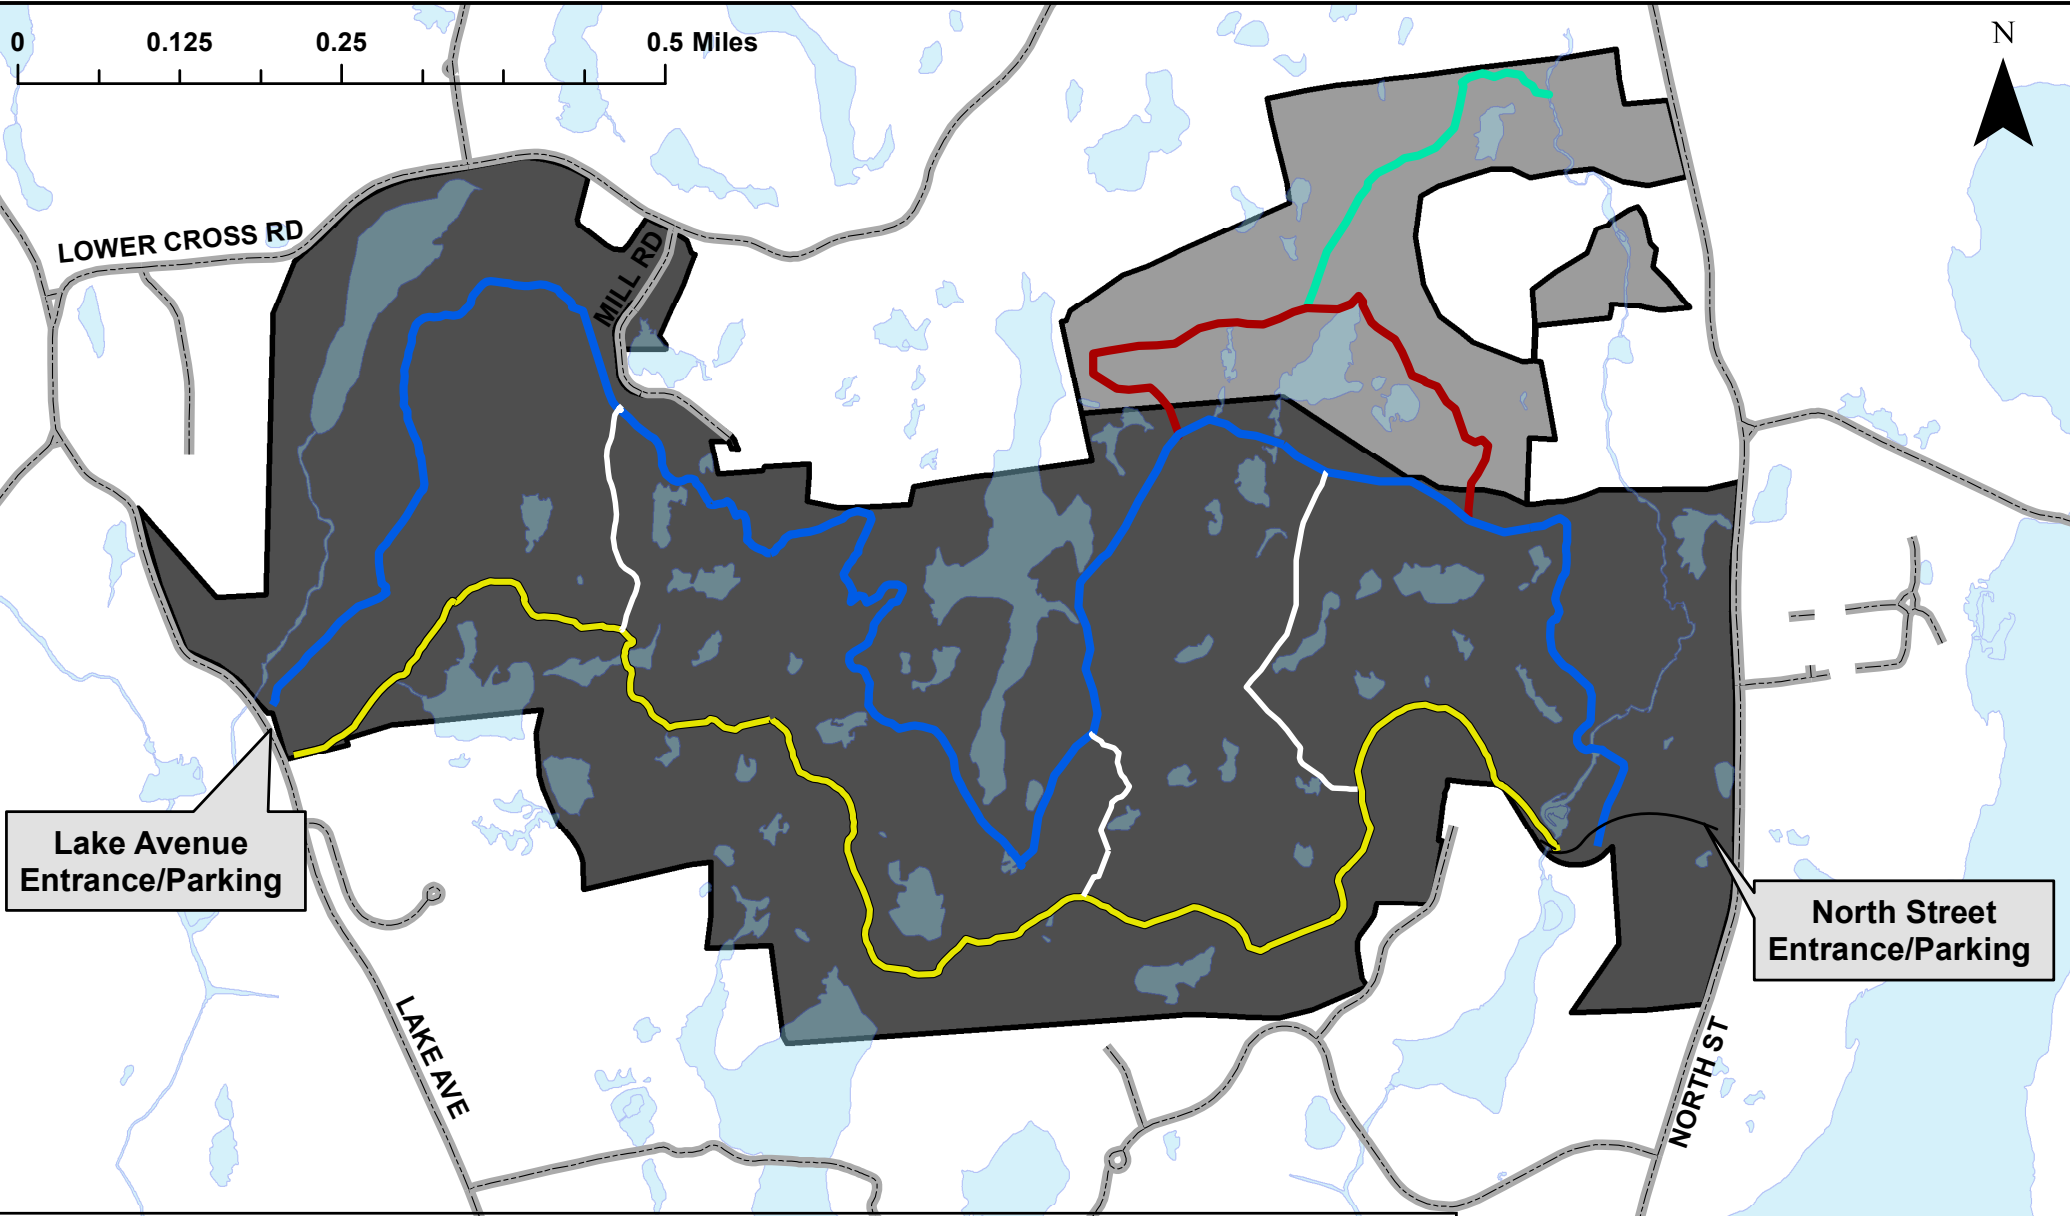

Babcock-Greenwich Land Trust Westfall Preserve Trail Map

Legend		
White Trail	Greenwich Land Trust Westfall Trail	Water
Blue Trail	Greenwich Land Trust Stream Spur	Greenwich Land Trust Westfall Preserve
Yellow Trail	Roads	Babcock Preserve